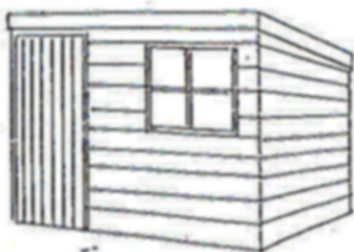

LEAN-TO GARDEN SHED

Maximum size: 8' x 6' (2400mm x 1800mm)
 Minimum size: 6' x 4' (1800mm x 1200mm)
 Maximum height: 6' 6" (1950mm)

DUTCH TYPE GREENHOUSE

Maximum size: 12' x 8' (3600mm x 2400mm)
 Minimum size: 6' x 4' (1800mm x 1200mm)
 Maximum height: 7' 6" (2250mm)

SPAN TYPE GREENHOUSE WITH FUEL STORE

Maximum size: 15' x 8' (4500mm x 2400mm)
 Minimum size: 9' x 4' (2700mm x 1200mm)
 Maximum height: 7' 6" (2250mm)

COMBINED STORE WITH GREENHOUSE

Maximum size: 18' 6" x 8' (5550mm x 2400mm)
 Minimum size: 16' 6" x 6' (4950mm x 1800mm)
 Maximum height: 7' 6" (2250mm)

1

SPAN TYPE GARDEN SHED

Maximum size: 8' x 6' (2400mm x 1800mm)
 Minimum size: 6' x 4' (1800mm x 1200mm)
 Maximum height: 7' 6" (2250mm)

SPAN TYPE GREENHOUSE

Maximum size: 12' x 8' (3600mm x 2400mm)
 Minimum size: 6' x 4' (1800mm x 1200mm)
 Maximum height: 8' (2400mm)

LEAN-TO HUT WITH 2FT VERANDAH

Maximum size: 8' x 8' (2400mm x 2400mm)
 Minimum size: 6' x 6' (1800mm x 1800mm)
 Maximum height: 7' 6" (2250mm)

7

GROWING TUNNEL

Maximum size: 18' x 10' (5400mm x 3000mm)
 Minimum size: 8' 6" x 8' (2550mm x 2400mm)
 Maximum height: 7' 6" (2250mm)