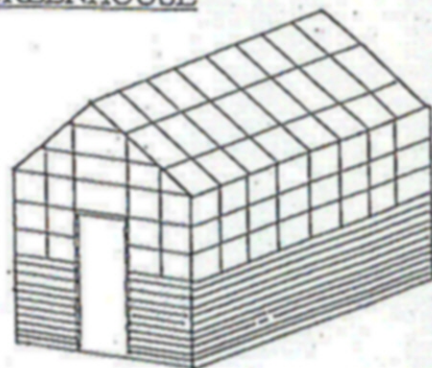

LEAN-TO GARDEN SHED

Maximum size: 8' x 6' (2400mm x 1800mm)
 Minimum size: 6' x 4' (1800mm x 1200mm)
 Maximum height: 6' 6" (1950mm)

DUTCH TYPE GREENHOUSE

Maximum size: 12' x 8' (3600mm x 2400mm)
 Minimum size: 6' x 4' (1800mm x 1200mm)
 Maximum height: 7' 6" (2250mm)

SPAN TYPE GREENHOUSE WITH FUEL STORE

Maximum size: 15' x 8' (4500mm x 2400mm)
 Minimum size: 9' x 4' (2700mm x 1200mm)
 Maximum height: 7' 6" (2250mm)

COMBINED STORE WITH GREENHOUSE

Maximum size: 18' 6" x 8' (5550mm x 2400mm)
 Minimum size: 16' 6" x 6' (4950mm x 1800mm)
 Maximum height: 7' 6" (2250mm)

1

SPAN TYPE GARDEN SHED

Maximum size: 8' x 6' (2400mm x 1800mm)
 Minimum size: 6' x 4' (1800mm x 1200mm)
 Maximum height: 7' 6" (2250mm)

SPAN TYPE GREENHOUSE

Maximum size: 12' x 8' (3600mm x 2400mm)
 Minimum size: 6' x 4' (1800mm x 1200mm)
 Maximum height: 8' (2400mm)

LEAN-TO HUT WITH 2FT VERANDAH

Maximum size: 8' x 8' (2400mm x 2400mm)
 Minimum size: 6' x 6' (1800mm x 1800mm)
 Maximum height: 7' 6" (2250mm)

7

GROWING TUNNEL

Maximum size: 18' x 10' (5400mm x 3000mm)
 Minimum size: 8' 6" x 8' (2550mm x 2400mm)
 Maximum height: 7' 6" (2250mm)