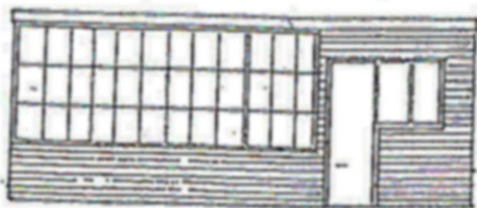

LEAN-TO GARDEN SHED

Maximum size: 8' x 6' (2400mm x 1800mm)
 Minimum size: 6' x 4' (1800mm x 1200mm)
 Maximum height: 6' 6" (1950mm)

DUTCH TYPE GREENHOUSE

Maximum size: 12' x 8' (3600mm x 2400mm)
 Minimum size: 6' x 4' (1800mm x 1200mm)
 Maximum height: 7' 6" (2250mm)

SPAN TYPE GREENHOUSE WITH FUEL STORE

Maximum size: 15' x 8' (4500mm x 2400mm)
 Minimum size: 9' x 4' (2700mm x 1200mm)
 Maximum height: 7' 6" (2250mm)

COMBINED STORE WITH GREENHOUSE

Maximum size: 18' 6" x 8' (5550mm x 2400mm)
 Minimum size: 16' 6" x 6' (4950mm x 1800mm)
 Maximum height: 7' 6" (2250mm)

1

SPAN TYPE GARDEN SHED

Maximum size: 8' x 6' (2400mm x 1800mm)
 Minimum size: 6' x 4' (1800mm x 1200mm)
 Maximum height: 7' 6" (2250mm)

SPAN TYPE GREENHOUSE

Maximum size: 12' x 8' (3600mm x 2400mm)
 Minimum size: 6' x 4' (1800mm x 1200mm)
 Maximum height: 8' (2400mm)

LEAN-TO HUT WITH 2FT VERANDAH

Maximum size: 8' x 8' (2400mm x 2400mm)
 Minimum size: 6' x 6' (1800mm x 1800mm)
 Maximum height: 7' 6" (2250mm)

7

GROWING TUNNEL

Maximum size: 18' x 10' (5400mm x 3000mm)
 Minimum size: 8' 6" x 8' (2550mm x 2400mm)
 Maximum height: 7' 6" (2250mm)