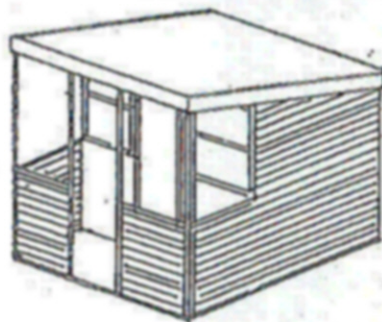

LEAN-TO GARDEN SHED

Maximum size: 8' x 6' (2400mm x 1800mm)
 Minimum size: 6' x 4' (1800mm x 1200mm)
 Maximum height: 6' 6" (1950mm)

DUTCH TYPE GREENHOUSE

Maximum size: 12' x 8' (3600mm x 2400mm)
 Minimum size: 6' x 4' (1800mm x 1200mm)
 Maximum height: 7' 6" (2250mm)

SPAN TYPE GREENHOUSE WITH FUEL STORE

Maximum size: 15' x 8' (4500mm x 2400mm)
 Minimum size: 9' x 4' (2700mm x 1200mm)
 Maximum height: 7' 6" (2250mm)

COMBINED STORE WITH GREENHOUSE

Maximum size: 18' 6" x 8' (5550mm x 2400mm)
 Minimum size: 16' 6" x 6' (4950mm x 1800mm)
 Maximum height: 7' 6" (2250mm)

1

SPAN TYPE GARDEN SHED

Maximum size: 8' x 6' (2400mm x 1800mm)
 Minimum size: 6' x 4' (1800mm x 1200mm)
 Maximum height: 7' 6" (2250mm)

SPAN TYPE GREENHOUSE

Maximum size: 12' x 8' (3600mm x 2400mm)
 Minimum size: 6' x 4' (1800mm x 1200mm)
 Maximum height: 8' (2400mm)

LEAN-TO HUT WITH 2FT VERANDAH

Maximum size: 8' x 8' (2400mm x 2400mm)
 Minimum size: 6' x 6' (1800mm x 1800mm)
 Maximum height: 7' 6" (2250mm)

7

GROWING TUNNEL

Maximum size: 18' x 10' (5400mm x 3000mm)
 Minimum size: 8' 6" x 8' (2550mm x 2400mm)
 Maximum height: 7' 6" (2250mm)